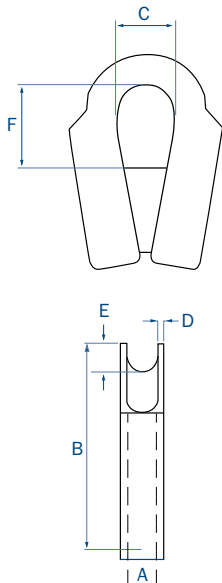

Stainless steel available upon request. Also available in powder-coated black.

Reinforced thimble for rope diameters 2-1/8" (52 mm) and above.

SIZE DESIGNATION Rope Diameter	SIZE DESIGNATION Rope Circumference	Thimble Wt. POUNDS	A INCHES	B INCHES	C INCHES	D INCHES	E INCHES	F INCHES
3/16" – 3/8"	9/16" – 1-1/8"	0.80 lb	0.50"	3.3"	0.90"	0.16"	0.30"	0.90"
7/16" – 1/2"	1-1/4" – 1-1/2"	1.1 lb	0.60"	3.7"	1.1"	0.20"	0.40"	1.2"
9/16" – 5/8"	1-3/4" – 2"	1.4 lb	0.70"	4.4"	1.3"	0.20"	0.50"	1.8"
3/4" – 7/8"	2-1/4" – 2-3/4"	2.8 lb	1.0"	5.9"	1.8"	0.25"	0.60"	2.4"
1" – 1-1/8"	3" – 3-1/2"	5.5 lb	1.4"	7.5"	2.4"	0.28"	0.90"	2.9"
1-1/4" – 1-1/2"	3-3/4" – 4-1/2"	8.2 lb	1.8"	9.0"	2.8"	0.28"	1.1"	3.7"
1-9/16" – 1-3/4"	4-3/4" – 5-1/2"	10.3 lb	2.0"	10.0"	3.0"	0.28"	1.2"	3.8"
1-7/8" – 2"	5-5/8" – 6"	10.8 lb	2.2"	10.6"	3.1"	0.30"	1.4"	3.9"
2-1/16" – 2-1/8"	6-1/4" – 6-1/2"	15.2 lb	2.4"	10.2"	3.3"	0.30"	2.4"	4.5"
2-1/4" – 2-5/8"	7" – 8"	30.2 lb	3.1"	14.6"	3.3"	0.30"	3.0"	4.9"
2-11/16" – 3-1/2"	8-1/4" – 10-1/2"	46.5 lb	3.9"	17.1"	5.9"	0.30"	3.3"	6.3"

SIZE DESIGNATION Rope Diameter	SIZE DESIGNATION Rope Circumference	Thimble Wt. KILOGRAMS	A mm	B mm	C mm	D mm	E mm	F mm
5 – 9 mm	15 – 27 mm	0.40 kg	12 mm	84 mm	23 mm	4 mm	8 mm	24 mm
11 – 12 mm	33 – 36 mm	0.50 kg	15 mm	95 mm	27 mm	5 mm	10 mm	31 mm
14 – 16 mm	42 – 48 mm	0.70 kg	19 mm	112 mm	32 mm	5 mm	12 mm	46 mm
18 – 22 mm	54 – 66 mm	1.3 kg	25 mm	150 mm	45 mm	6.3 mm	16 mm	61 mm
24 – 28 mm	72 – 84 mm	2.5 kg	35 mm	190 mm	60 mm	7 mm	22 mm	73 mm
30 – 36 mm	90 – 108 mm	3.7 kg	45 mm	228 mm	70 mm	7 mm	27 mm	94 mm
38 – 44 mm	114 – 132 mm	4.7 kg	50 mm	255 mm	75 mm	7 mm	31 mm	97 mm
46 – 48 mm	138 – 144 mm	4.9 kg	55 mm	268 mm	80 mm	7.5 mm	35 mm	99 mm
50 – 52 mm	150 – 156 mm	6.9 kg	60 mm	260 mm	85 mm	7 mm	60 mm	115 mm
56 – 64 mm	168 – 192 mm	13.7 kg	80 mm	370 mm	85 mm	7 mm	75 mm	125 mm
66 – 86 mm	196 – 254 mm	21.1 kg	98 mm	435 mm	150 mm	7 mm	85 mm	160 mm